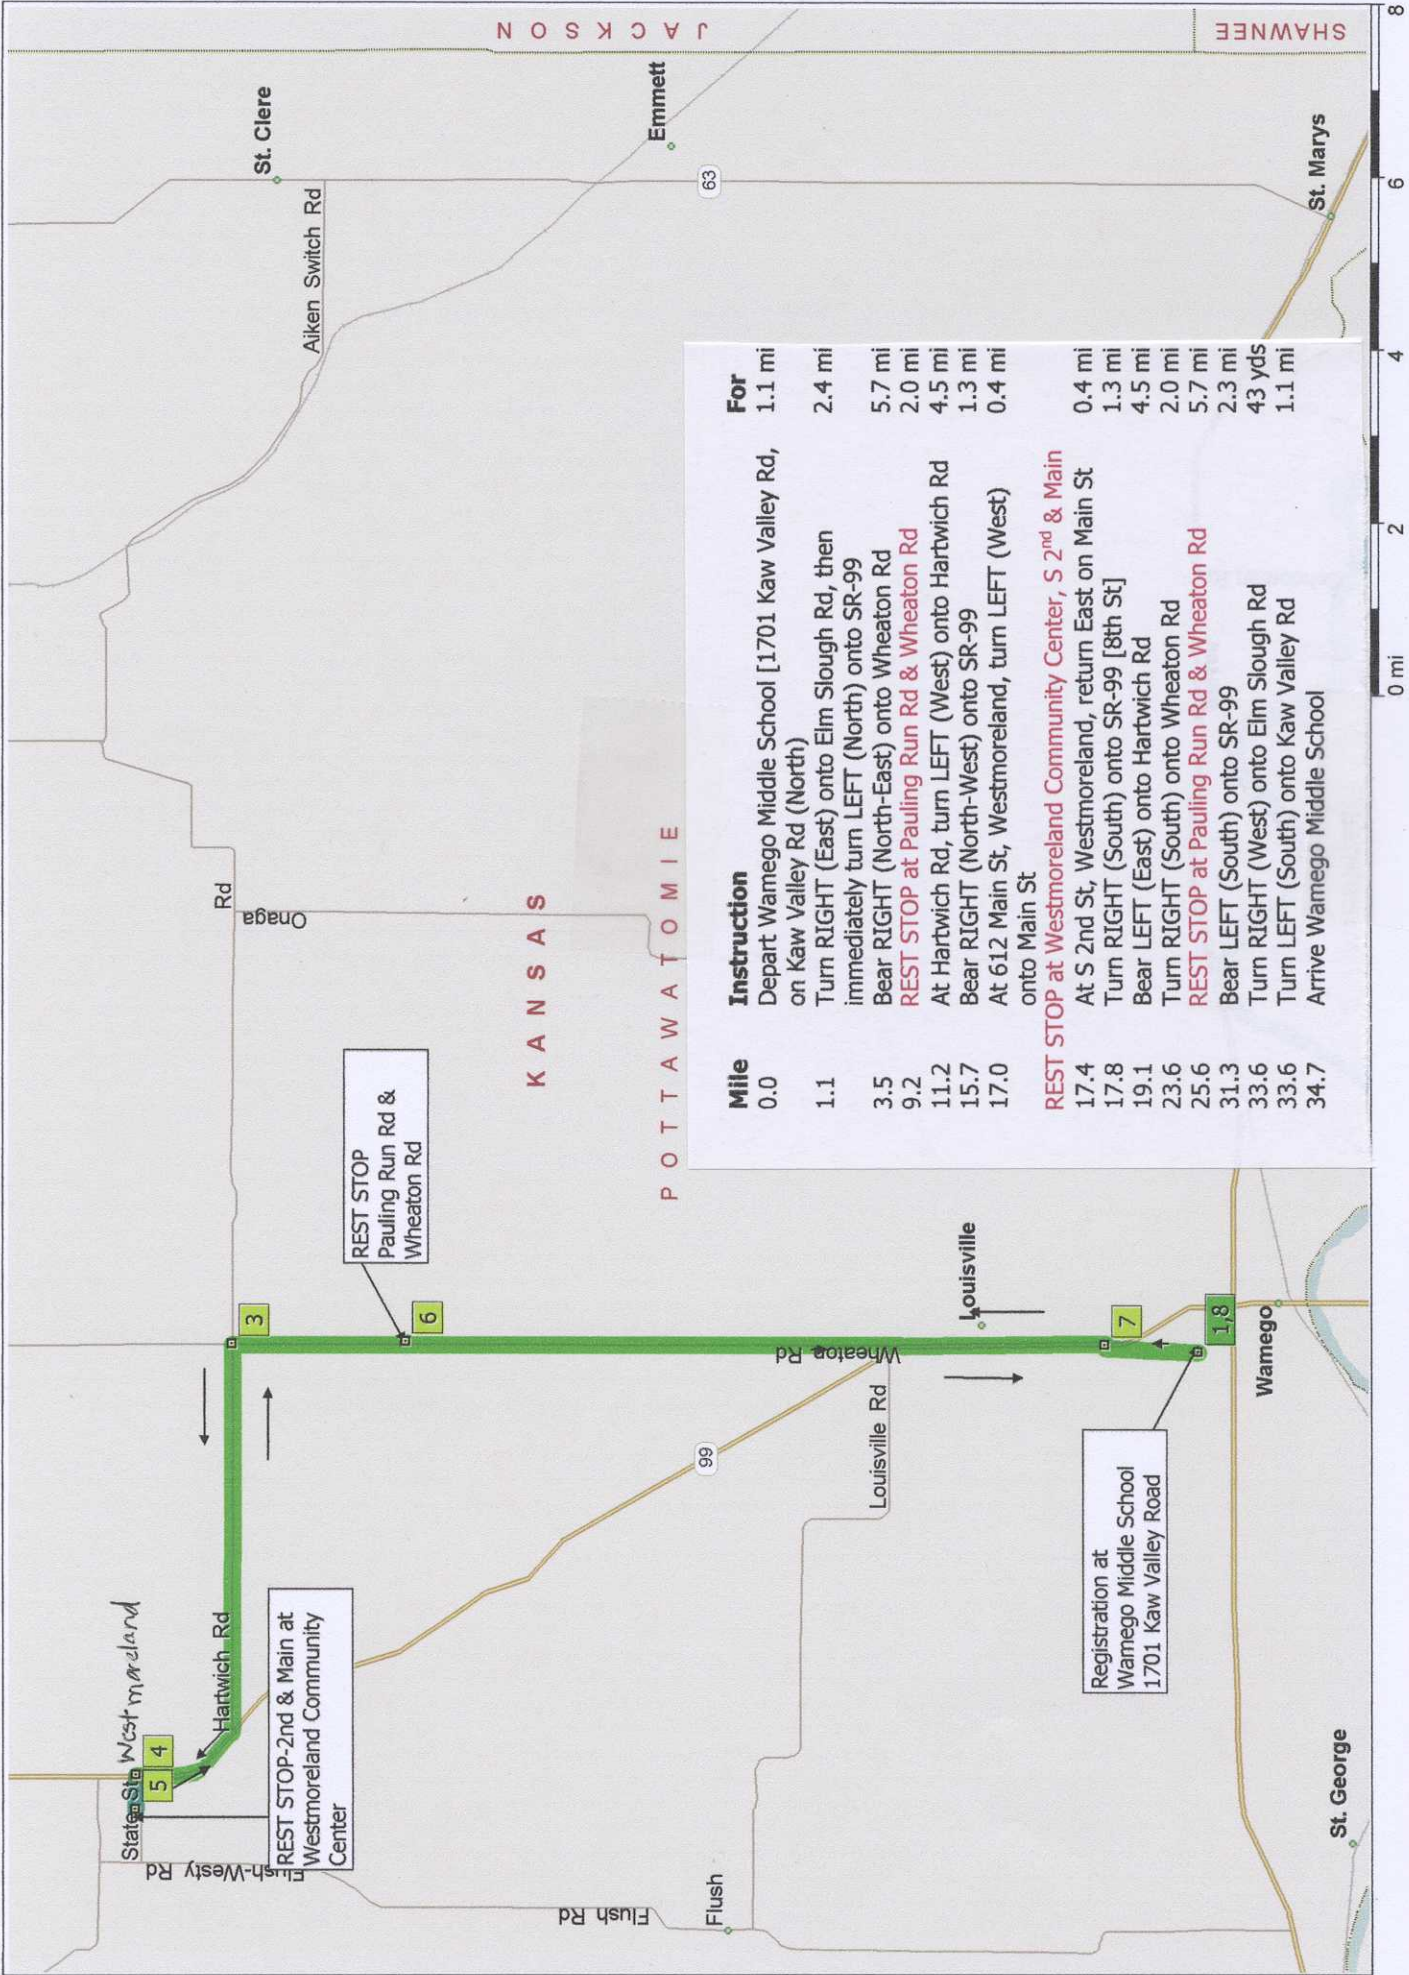

2008 Cabin Fever Challenge 34.5 Mile Paved Route

Mile	Instruction	For
0.0	Depart Wamego Middle School [1701 Kaw Valley Rd, on Kaw Valley Rd (North)]	1.1 mi
1.1	Turn RIGHT (East) onto Elm Slough Rd, then immediately turn LEFT (North) onto SR-99	2.4 mi
3.5	Bear RIGHT (North-East) onto Wheaton Rd	5.7 mi
9.2	REST STOP at Pauling Run Rd & Wheaton Rd	2.0 mi
11.2	At Hartwich Rd, turn LEFT (West) onto Hartwich Rd	4.5 mi
15.7	Bear RIGHT (North-West) onto SR-99	1.3 mi
17.0	At 612 Main St, Westmoreland, turn LEFT (West) onto Main St	0.4 mi
REST STOP at Westmoreland Community Center, S 2nd & Main		
17.4	At S 2nd St, Westmoreland, return East on Main St	0.4 mi
17.8	Turn RIGHT (South) onto SR-99 [8th St]	1.3 mi
19.1	Bear LEFT (East) onto Hartwich Rd	4.5 mi
23.6	Turn RIGHT (South) onto Wheaton Rd	2.0 mi
25.6	REST STOP at Pauling Run Rd & Wheaton Rd	5.7 mi
31.3	Bear LEFT (South) onto SR-99	2.3 mi
33.6	Turn RIGHT (West) onto Elm Slough Rd	43 yds
33.6	Turn LEFT (South) onto Kaw Valley Rd	1.1 mi
34.7	Arrive Wamego Middle School	