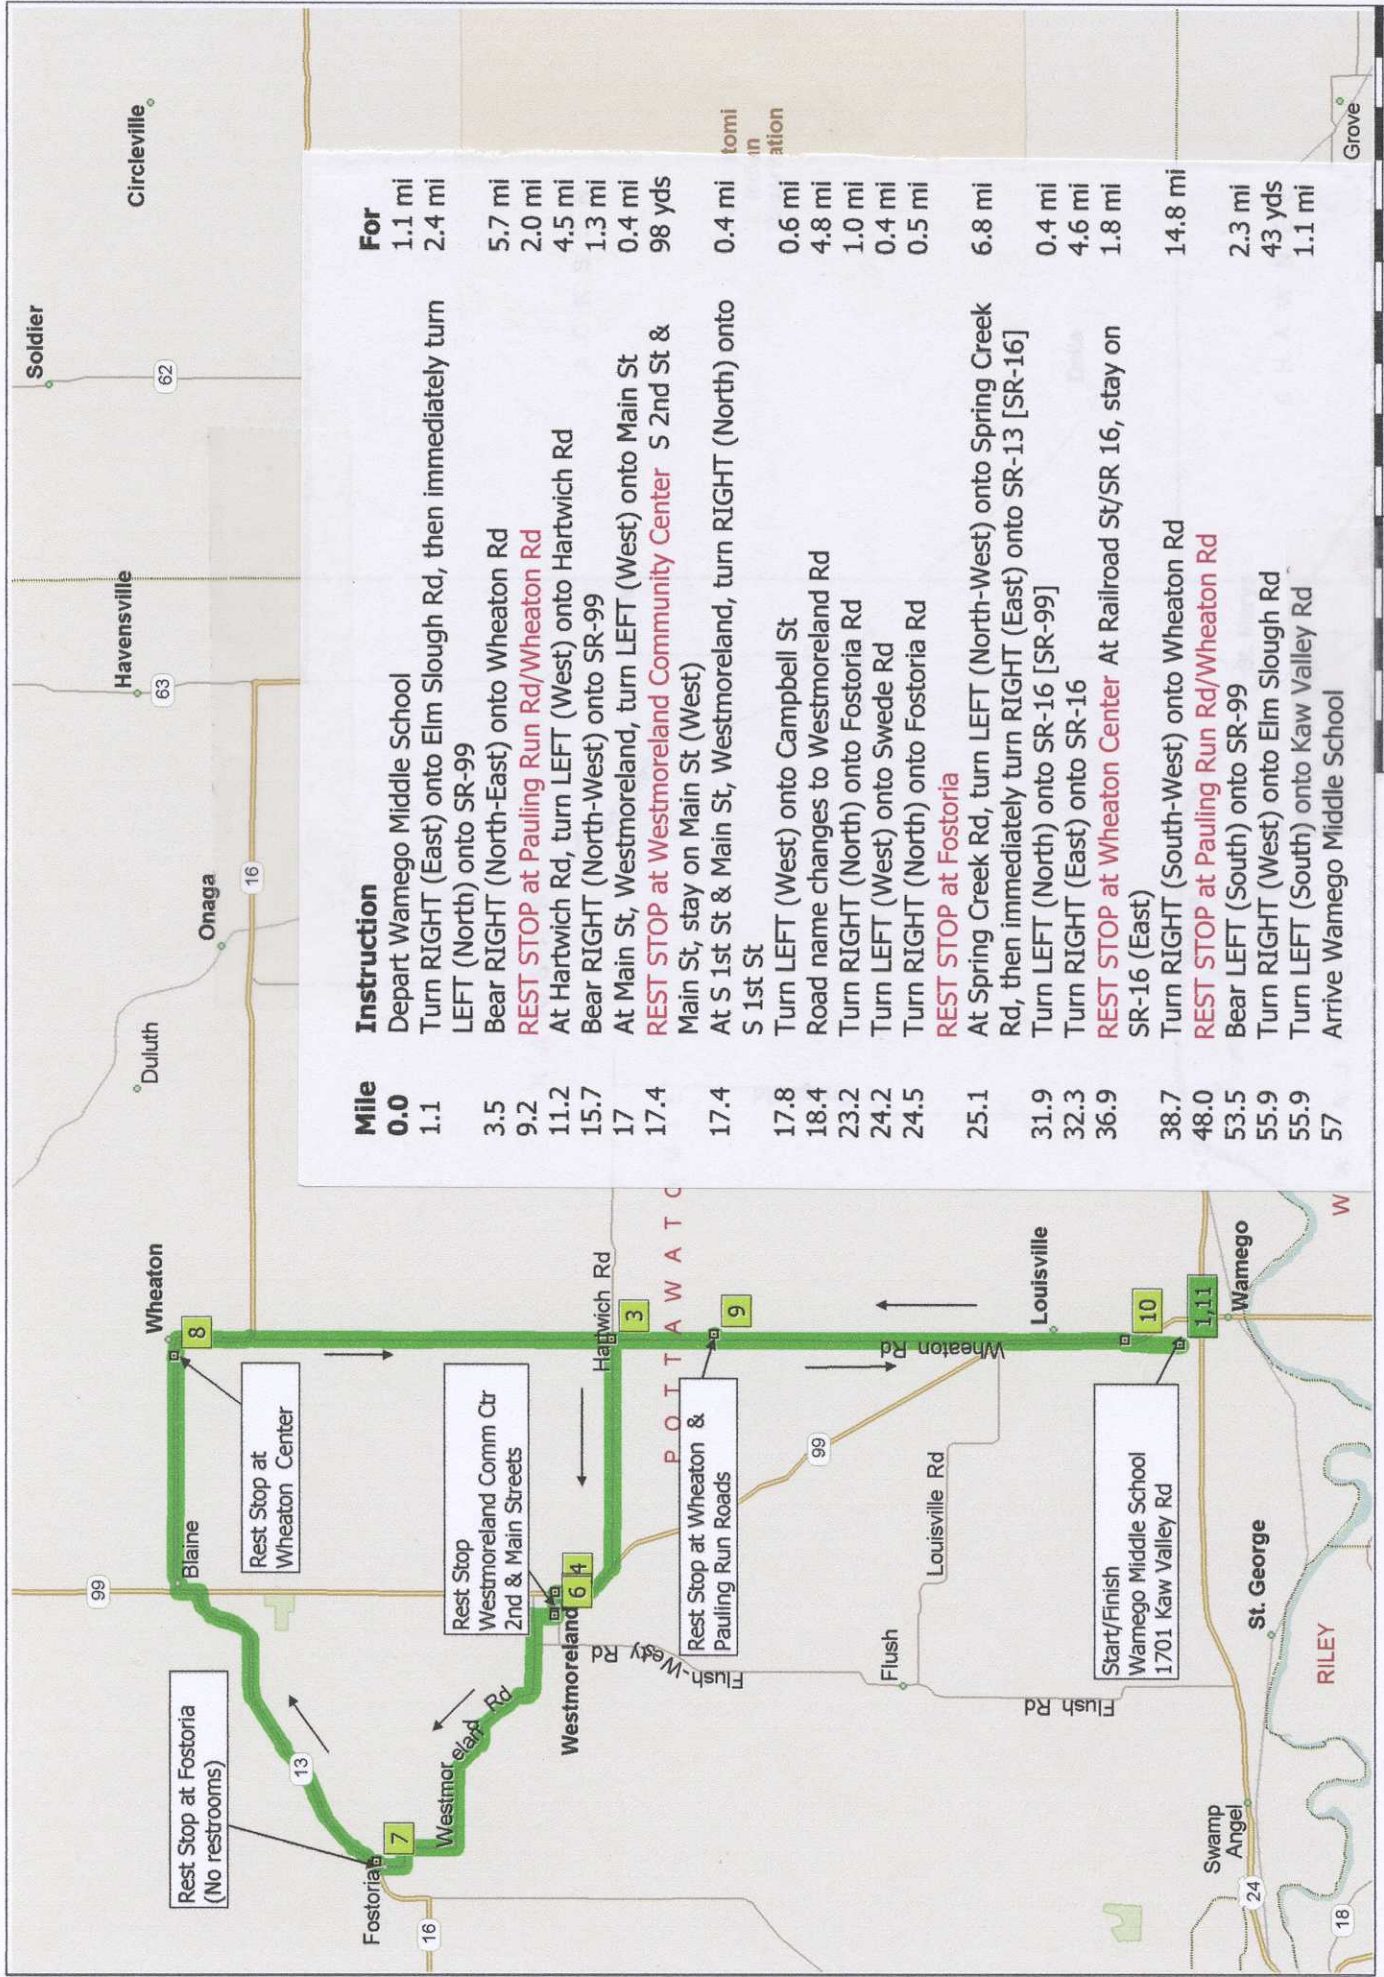

2008 Cabin Fever 57 Mile Paved Route

Mile	Instruction	For
0.0	Depart Wamego Middle School	1.1 mi
1.1	Turn RIGHT (East) onto Elm Slough Rd, then immediately turn LEFT (North) onto SR-99	2.4 mi
3.5	Bear RIGHT (North-East) onto Wheaton Rd	5.7 mi
9.2	REST STOP at Pauling Run Rd/Wheaton Rd	2.0 mi
11.2	At Hartwich Rd, turn LEFT (West) onto Hartwich Rd	4.5 mi
15.7	Bear RIGHT (North-West) onto SR-99	1.3 mi
17	At Main St, Westmoreland, turn LEFT (West) onto Main St	0.4 mi
17.4	REST STOP at Westmoreland Community Center S 2nd St & Main St, stay on Main St (West)	98 yds
17.4	At S 1st St & Main St, Westmoreland, turn RIGHT (North) onto S 1st St	0.4 mi
17.8	Turn LEFT (West) onto Campbell St	0.6 mi
18.4	Road name changes to Westmoreland Rd	4.8 mi
23.2	Turn RIGHT (North) onto Fostoria Rd	1.0 mi
24.2	Turn LEFT (West) onto Swede Rd	0.4 mi
24.5	Turn RIGHT (North) onto Fostoria Rd	0.5 mi
	REST STOP at Fostoria	
25.1	At Spring Creek Rd, turn LEFT (North-West) onto Spring Creek Rd, then immediately turn RIGHT (East) onto SR-13 [SR-16]	6.8 mi
31.9	Turn LEFT (North) onto SR-16 [SR-99]	0.4 mi
32.3	Turn RIGHT (East) onto SR-16	4.6 mi
36.9	REST STOP at Wheaton Center At Railroad St/SR 16, stay on SR-16 (East)	1.8 mi
38.7	Turn RIGHT (South-West) onto Wheaton Rd	14.8 mi
48.0	REST STOP at Pauling Run Rd/Wheaton Rd	
53.5	Bear LEFT (South) onto SR-99	2.3 mi
55.9	Turn RIGHT (West) onto Elm Slough Rd	43 yds
55.9	Turn LEFT (South) onto Kaw Valley Rd	1.1 mi
57	Arrive Wamego Middle School	