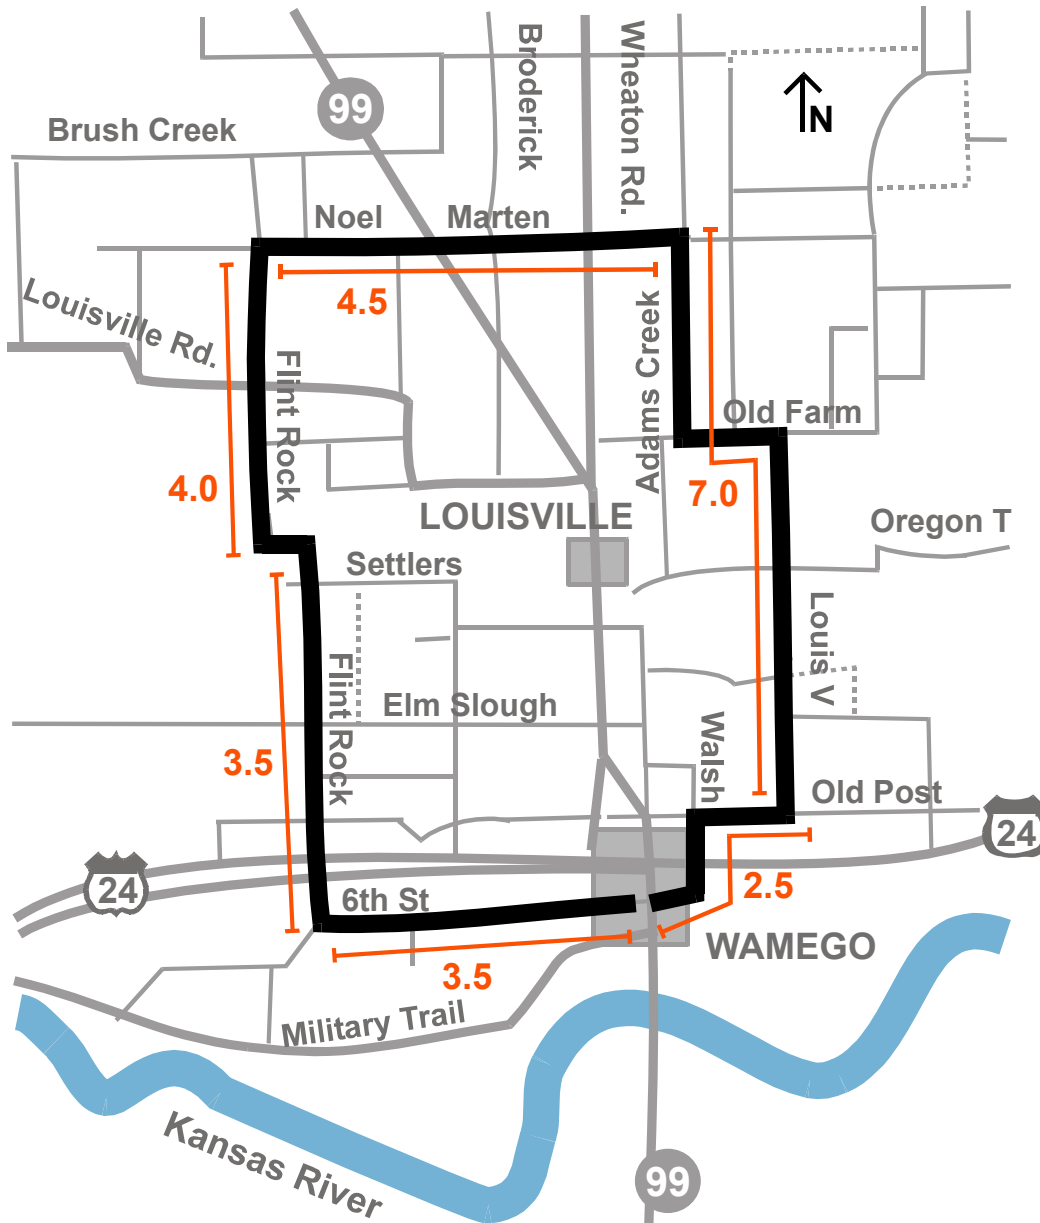

ROLANDER EXPRESS

Scenic Tour

Little traveled, very scenic, rural adventure;
suitable for driving, hiking, and biking

ONAGA A & B

Scenic Tour

Little traveled, very scenic, rural adventure;
suitable for driving, hiking, and biking

LASSO

Scenic Tour

Little traveled, very scenic, rural adventure;
suitable for driving, hiking, and biking

LOUISVILLE ROUNDABOUT Scenic Tour

Little traveled, very scenic, rural adventure;
suitable for driving, hiking, and biking

HORSE'S HEAD

Scenic Tour

Little traveled, very scenic, rural adventure;
suitable for driving, hiking, and biking

VERT

Scenic Tour

Little traveled, very scenic, rural adventure;
suitable for driving, hiking, and biking