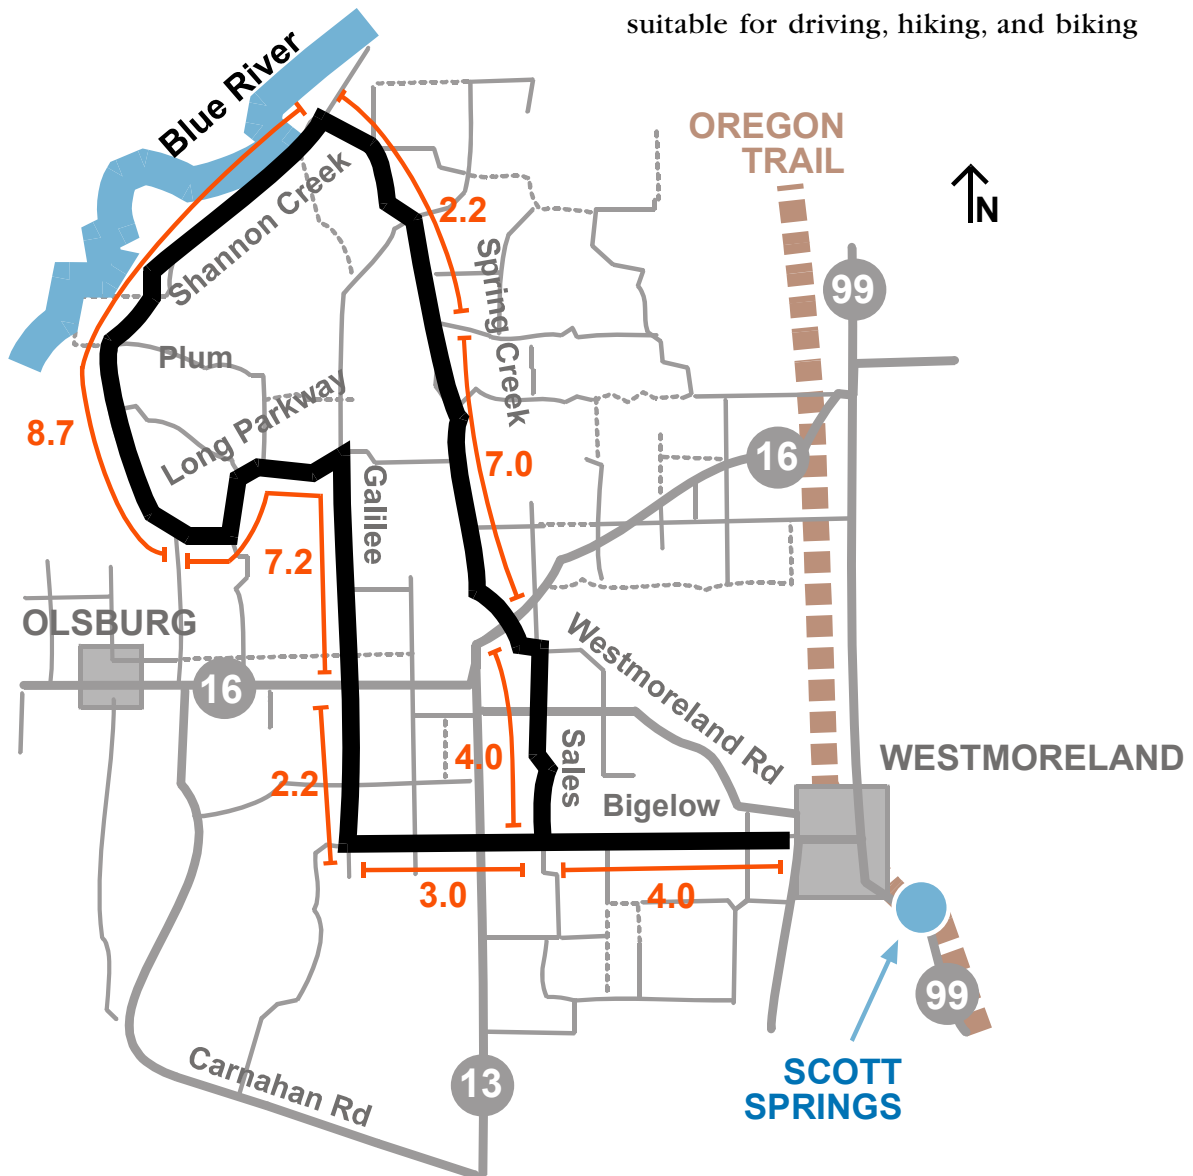

ROLANDER EXPRESS

Scenic Tour

Little traveled, very scenic, rural adventure;
suitable for driving, hiking, and biking

ONAGA A & B

Scenic Tour

Little traveled, very scenic, rural adventure;
suitable for driving, hiking, and biking

LASSO

Scenic Tour

Little traveled, very scenic, rural adventure;
suitable for driving, hiking, and biking

LOUISVILLE ROUNDABOUT Scenic Tour

Little traveled, very scenic, rural adventure;
suitable for driving, hiking, and biking

HORSE'S HEAD

Scenic Tour

Little traveled, very scenic, rural adventure;
suitable for driving, hiking, and biking

VERT

Scenic Tour

Little traveled, very scenic, rural adventure;
suitable for driving, hiking, and biking