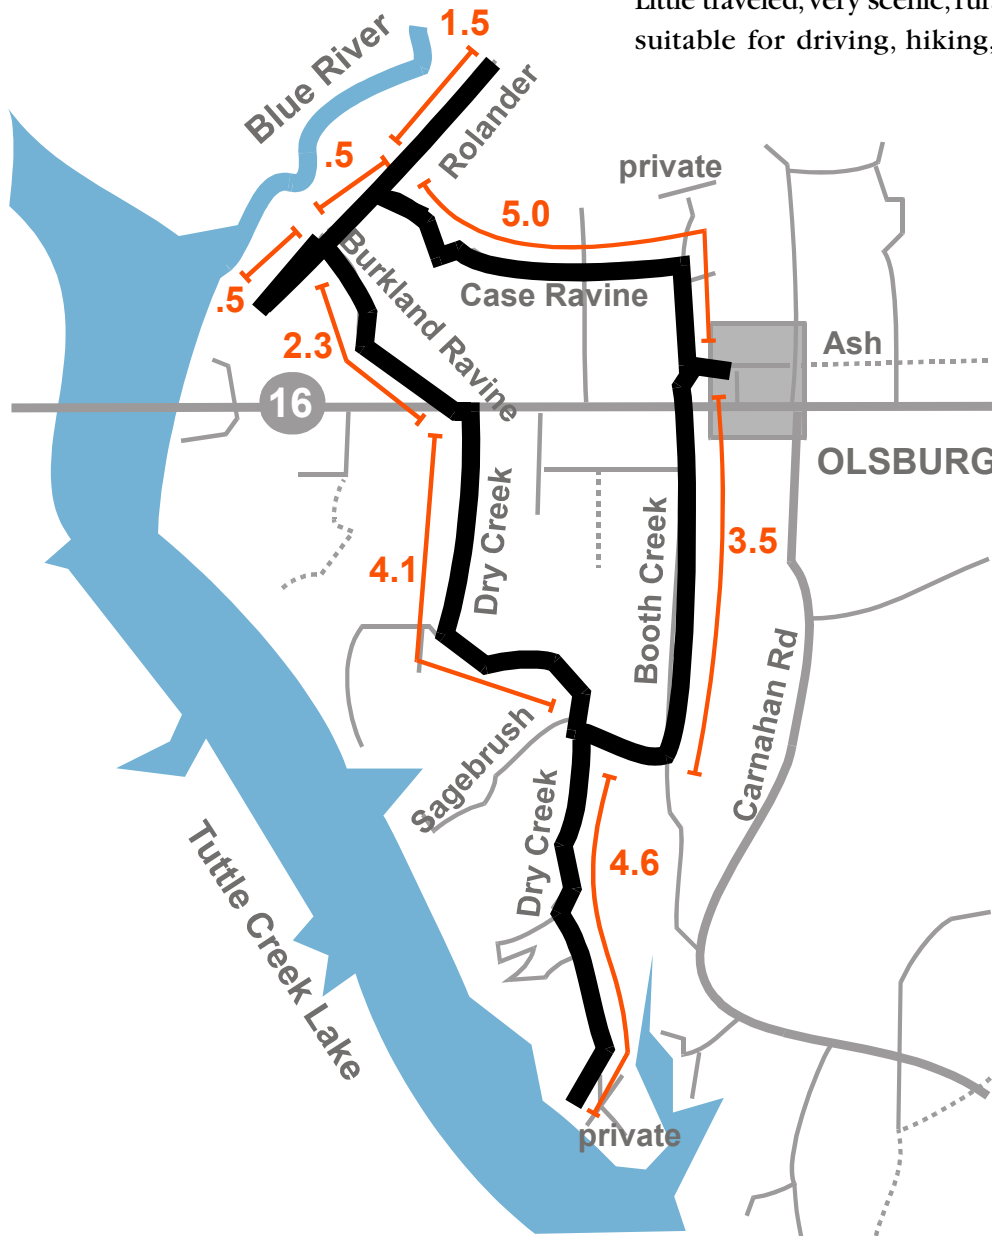

ROLANDER EXPRESS

Scenic Tour

Little traveled, very scenic, rural adventure;
suitable for driving, hiking, and biking

ONAGA A & B

Scenic Tour

Little traveled, very scenic, rural adventure;
suitable for driving, hiking, and biking

LASSO

Scenic Tour

Little traveled, very scenic, rural adventure;
suitable for driving, hiking, and biking

LOUISVILLE ROUNDABOUT Scenic Tour

Little traveled, very scenic, rural adventure;
suitable for driving, hiking, and biking

HORSE'S HEAD

Scenic Tour

Little traveled, very scenic, rural adventure;
suitable for driving, hiking, and biking

VERT

Scenic Tour

Little traveled, very scenic, rural adventure;
suitable for driving, hiking, and biking