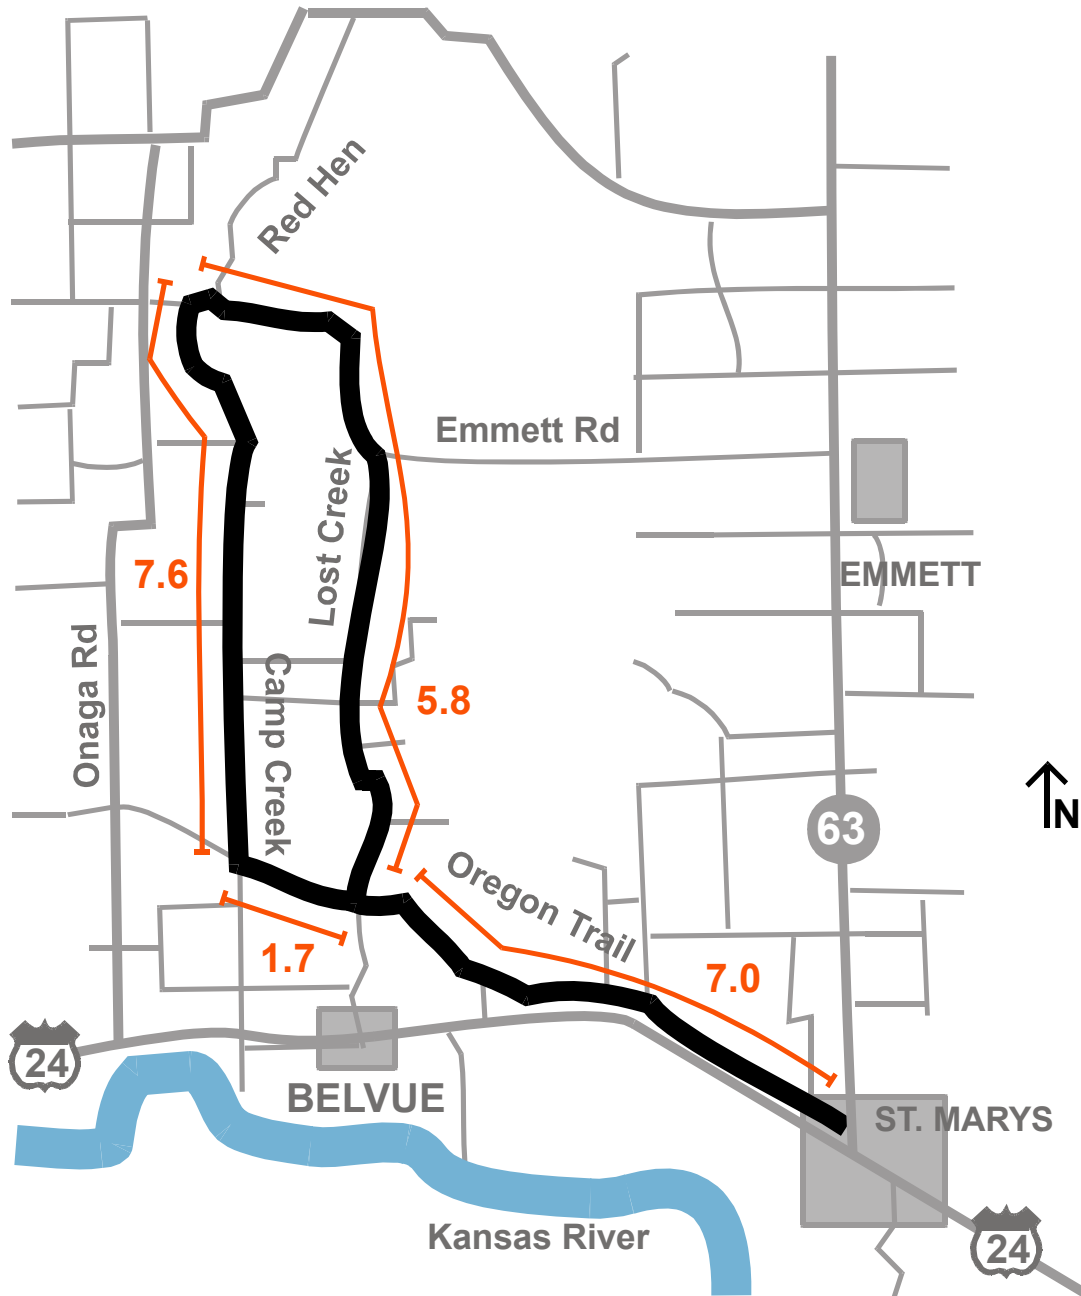

ROLANDER EXPRESS

Scenic Tour

Little traveled, very scenic, rural adventure;
suitable for driving, hiking, and biking

ONAGA A & B

Scenic Tour

Little traveled, very scenic, rural adventure;
suitable for driving, hiking, and biking

LASSO

Scenic Tour

Little traveled, very scenic, rural adventure;
suitable for driving, hiking, and biking

LOUISVILLE ROUNDABOUT Scenic Tour

Little traveled, very scenic, rural adventure;
suitable for driving, hiking, and biking

HORSE'S HEAD

Scenic Tour

Little traveled, very scenic, rural adventure;
suitable for driving, hiking, and biking

VERT

Scenic Tour

Little traveled, very scenic, rural adventure;
suitable for driving, hiking, and biking