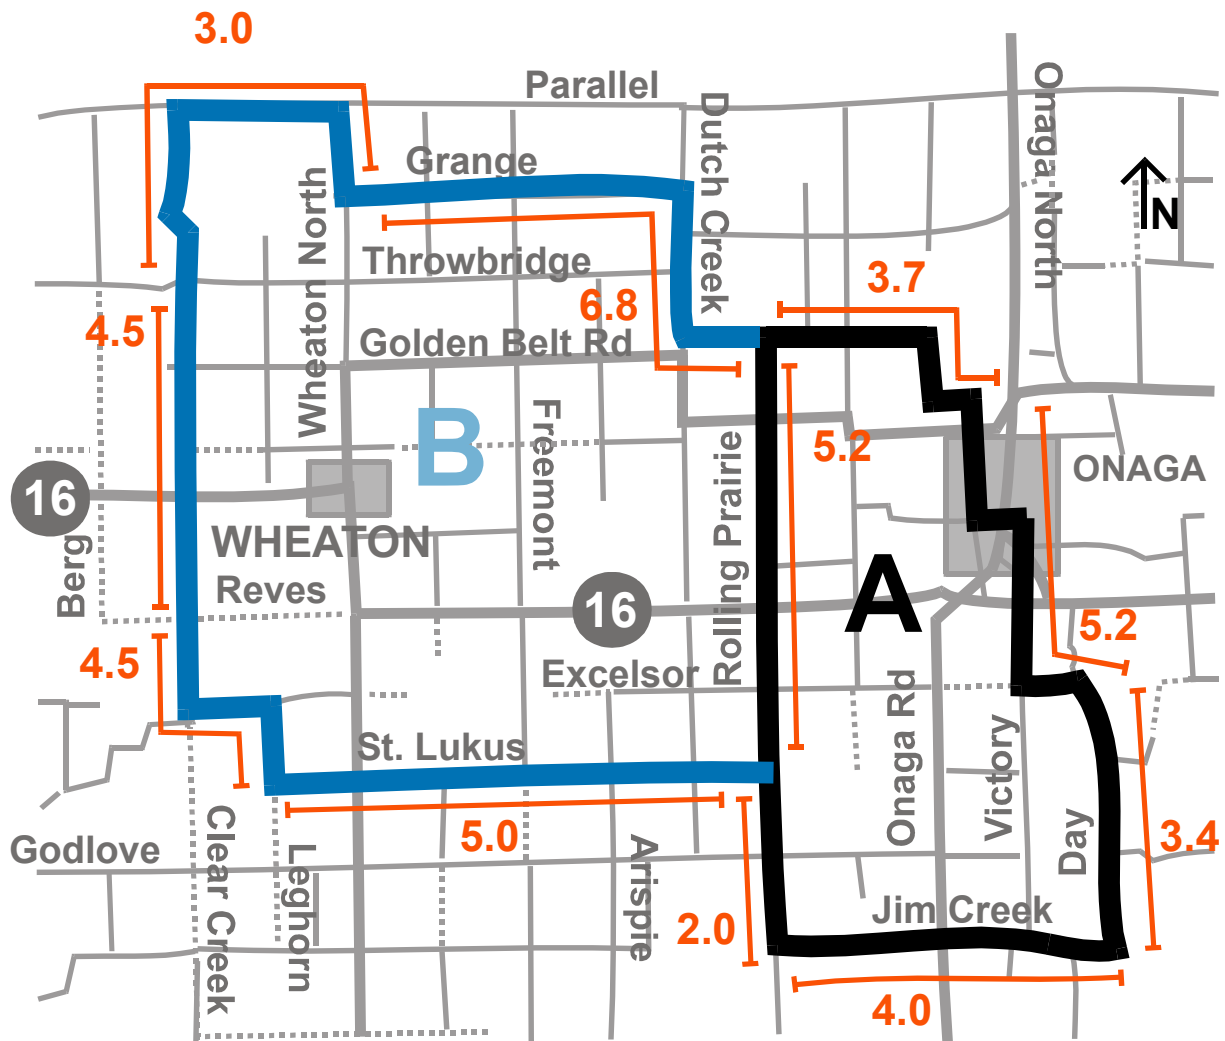

ROLANDER EXPRESS

Scenic Tour

Little traveled, very scenic, rural adventure;
suitable for driving, hiking, and biking

ONAGA A & B

Scenic Tour

Little traveled, very scenic, rural adventure;
suitable for driving, hiking, and biking

LASSO

Scenic Tour

Little traveled, very scenic, rural adventure;
suitable for driving, hiking, and biking

LOUISVILLE ROUNDABOUT Scenic Tour

Little traveled, very scenic, rural adventure;
suitable for driving, hiking, and biking

HORSE'S HEAD

Scenic Tour

Little traveled, very scenic, rural adventure;
suitable for driving, hiking, and biking

VERT

Scenic Tour

Little traveled, very scenic, rural adventure;
suitable for driving, hiking, and biking